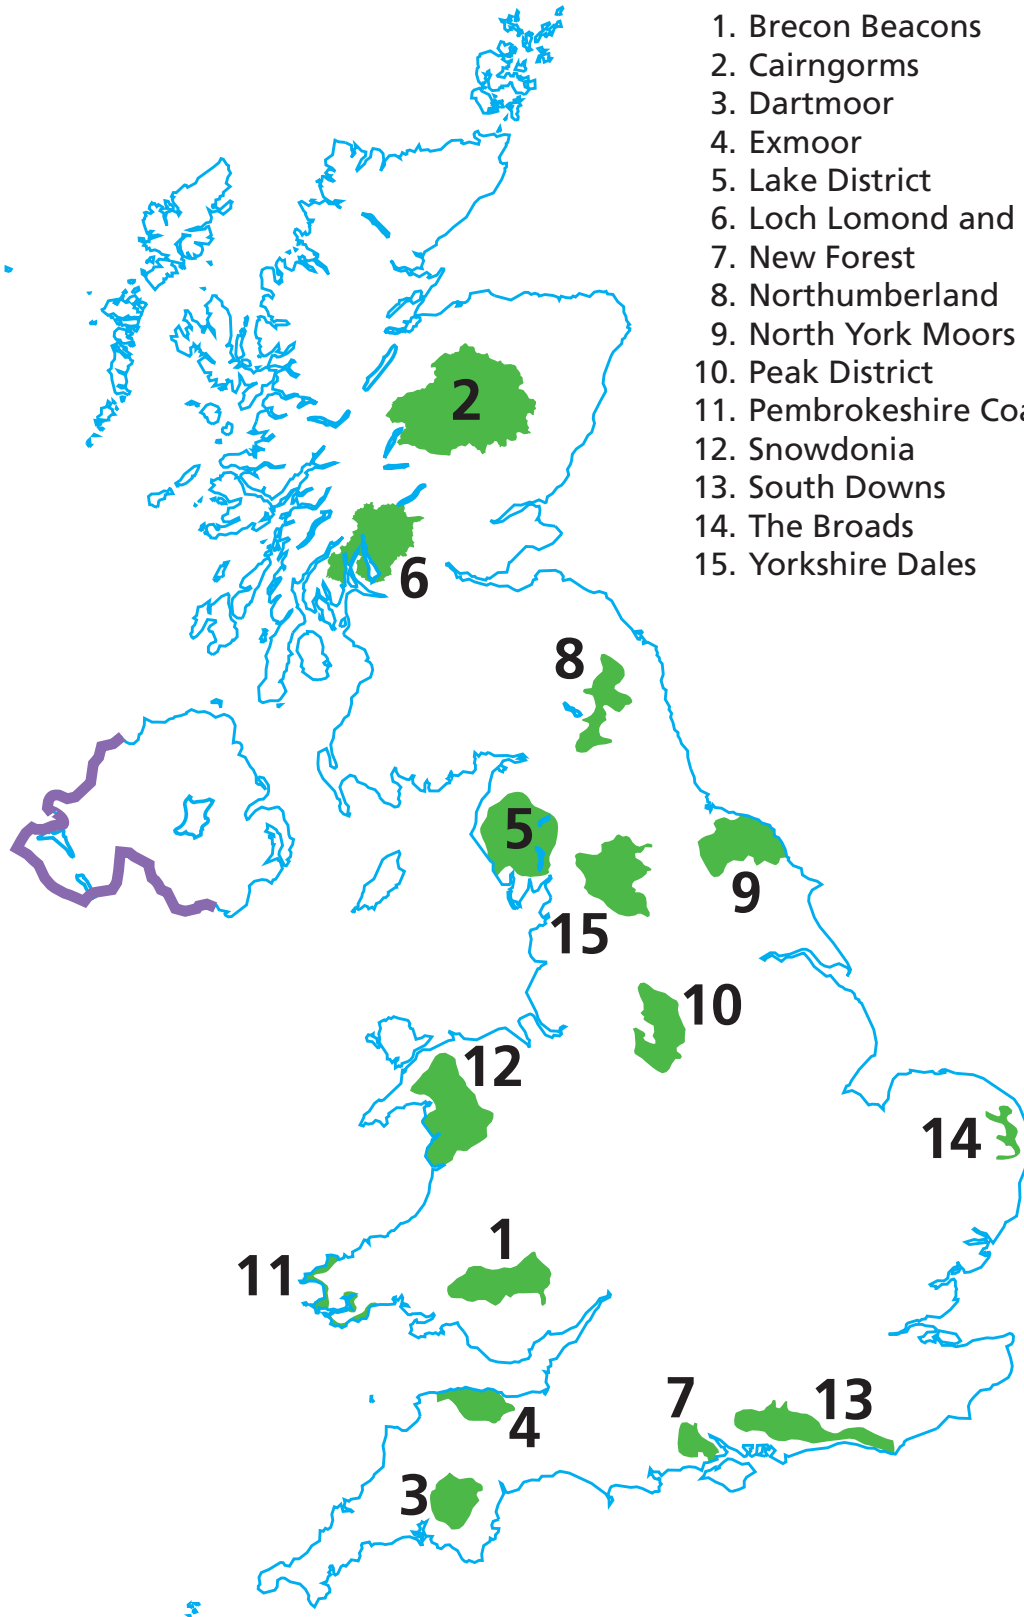

# UK National Parks

1. Brecon Beacons
2. Cairngorms
3. Dartmoor
4. Exmoor
5. Lake District
6. Loch Lomond and The Trossachs
7. New Forest
8. Northumberland
9. North York Moors
10. Peak District
11. Pembrokeshire Coast
12. Snowdonia
13. South Downs
14. The Broads
15. Yorkshire Dales